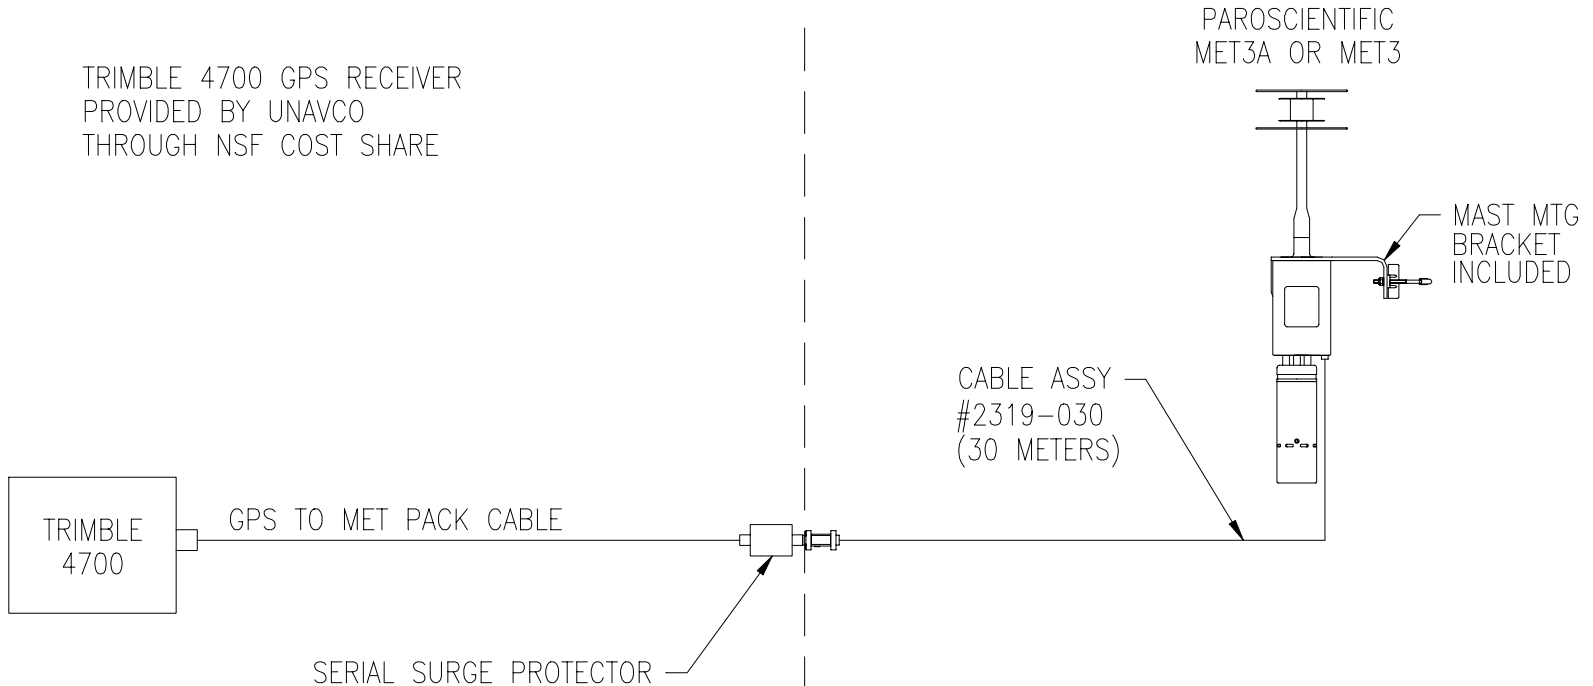

SUOMINET METEOROLOGICAL PACKAGE CONFIGURATION

TRIMBLE 4700 GPS RECEIVER
PROVIDED BY UNAVCO
THROUGH NSF COST SHARE

ORDERING INFORMATION

SUPPLIER – MICROWAREHOUSE

DESCRIPTION	PART No.
SERIAL SURGE PROTECTOR	APC PS9-DCE

SUPPLIER – PAROSCIENTIFIC, INC.

DESCRIPTION	MODEL No.	PART No.
CABLE		2319-030
METPACK	MET3A	1539-001
METPACK	MET3	1477-001

TITLE: SUOMINET METEOROLOGICAL PACKAGE CONFIGURATION			
DWG No. MP-0001	REV. A	APPVD. D. Hanson	DATE: 09/12/00